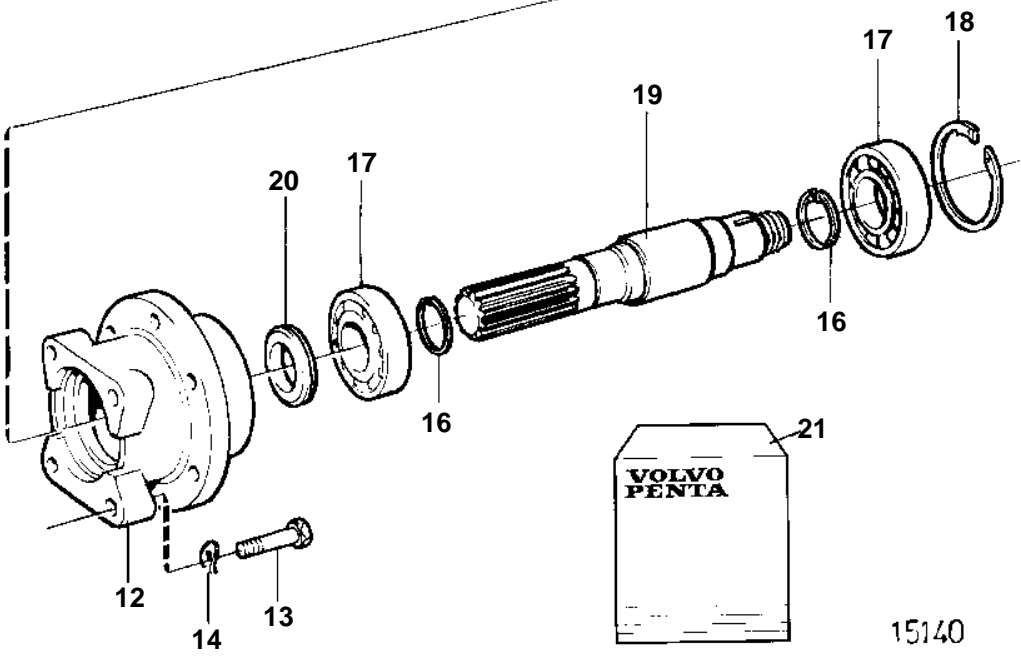

①

REF	PART NO.	QTY	DESCRIPTION	NOTES
1	846354	1	Sea water pump	
2		1	· Pump housing	
3	847228	1	· Cover	
4	3829314	1	· Gasket	Included in impeller kit.
5	959931	5	· Screw	Included in overhaul kit.
6	812966	1	· Sealing washer	Included in impeller kit.
7		1	· Impeller	Included in impeller kit.
8	826230	1	· Washer	Included in overhaul kit.
9	827013	1	· Cam	
10	825730	1	· Screw	
11	3829315	1	· Sealing ring	Included in overhaul kit.
12	845969	1	· Bearing housing	
13	940135	4	· Screw	
14	941907	4	· Spring washer	
15	812964	1	· Deflector	Included in overhaul kit.
16	847230	2	· Lock ring	Included in overhaul kit.
17	11013	2	· Ball bearing	Included in overhaul kit.
18	825735	1	· Lock ring	Included in overhaul kit.
19	825978	1	· Shaft	
20	845795	1	· Sealing ring	Included in overhaul kit.
21	875736	1	Impeller kit	SEE GROUP 99
	875737	1	Overhaul kit	SEE GROUP 99