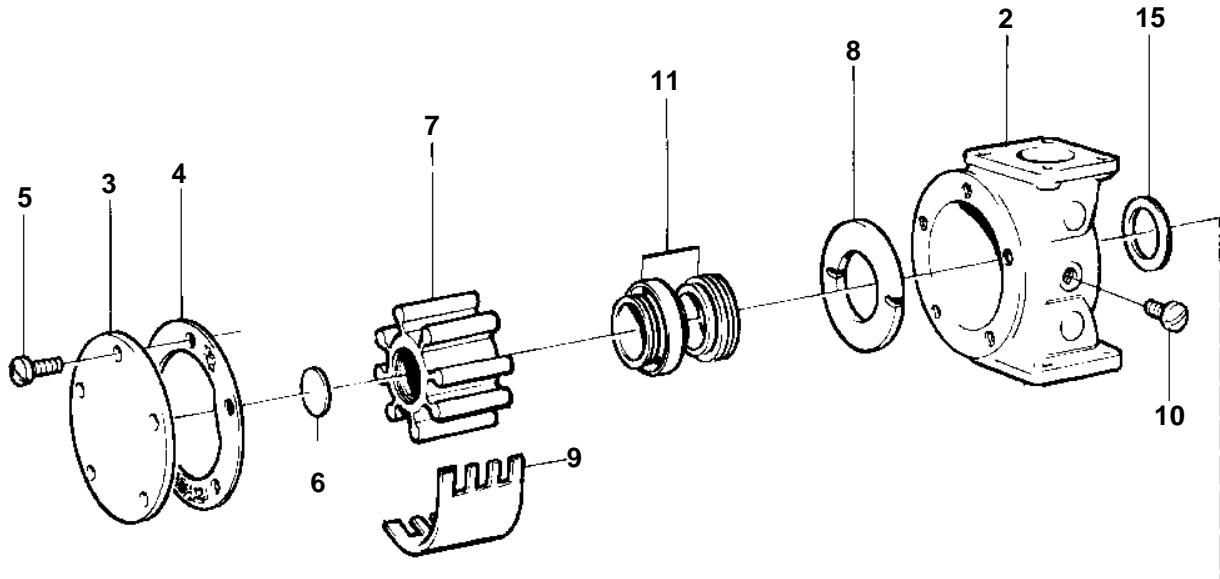

①

REF	PART NO.	QTY	DESCRIPTION	NOTES
1	846354	1	Sea water pump	
2		1	· Pump housing	
3	847228	1	· Cover	
4	3829314	1	· Gasket	Included in impeller kit.
5	959931	5	· Screw	Included in overhaul kit.
6	812966	1	· Sealing washer	Included in impeller kit.
7		1	· Impeller	Included in impeller kit.
8	826230	1	· Washer	Included in overhaul kit.
9	827013	1	· Cam	
10	825730	1	· Screw	
11	3829315	1	· Sealing ring	Included in overhaul kit.
12	845969	1	· Bearing housing	
13	940135	4	· Screw	
14	941907	4	· Spring washer	
15	812964	1	· Deflector	Included in overhaul kit.
16	847230	2	· Lock ring	Included in overhaul kit.
17	11013	2	· Ball bearing	Included in overhaul kit.
18	825735	1	· Lock ring	Included in overhaul kit.
19	825978	1	· Shaft	
20	845795	1	· Sealing ring	Included in overhaul kit.
21	875736	1	Impeller kit	SEE GROUP 99
	875737	1	Overhaul kit	SEE GROUP 99